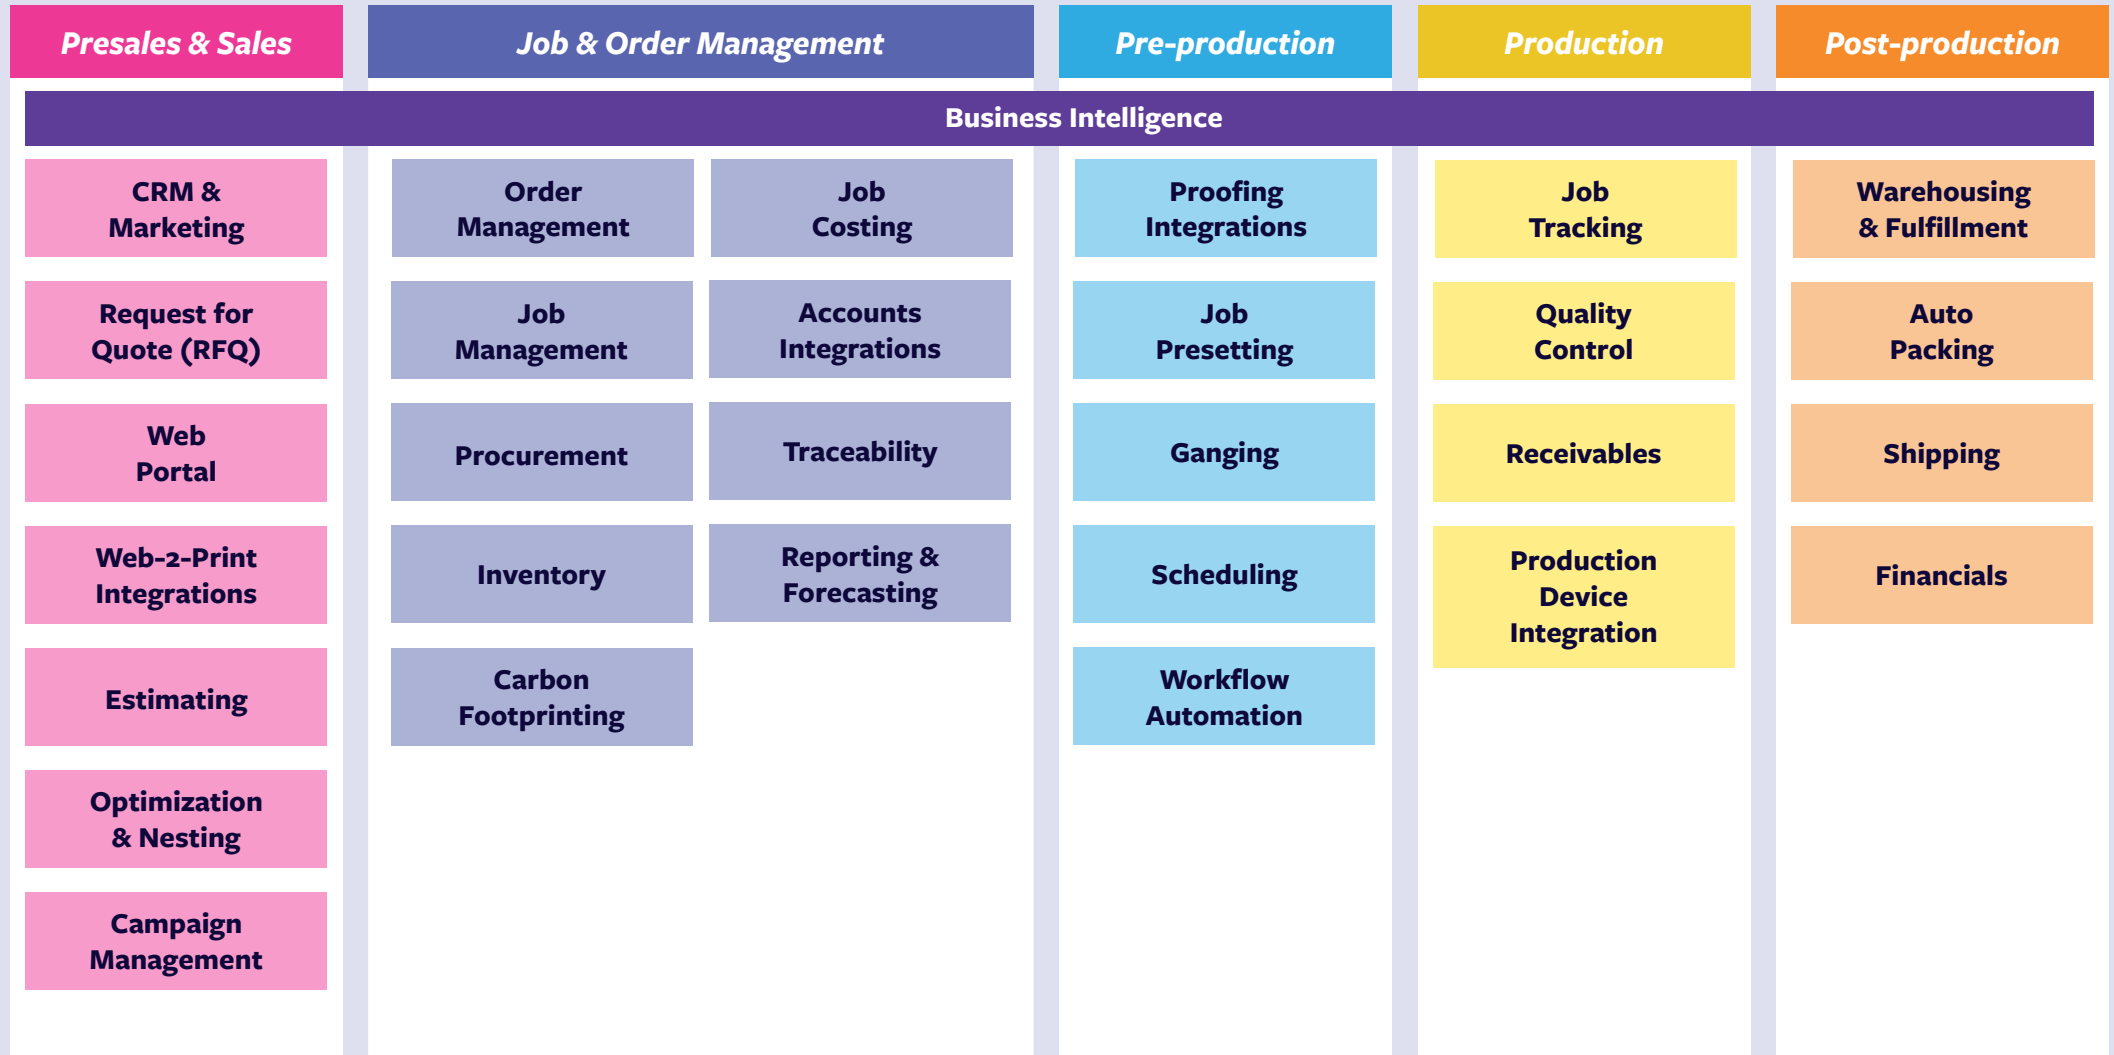

Tharstern Desktop MIS *workflow*

Link every department with *end-to-end workflows*

The Tharstern Desktop MIS is a comprehensive business workflow solution that connects every department within your print company. It can be used remotely or on-site by your employees and can also be integrated with your existing technology stack through its API to establish seamless workflows.